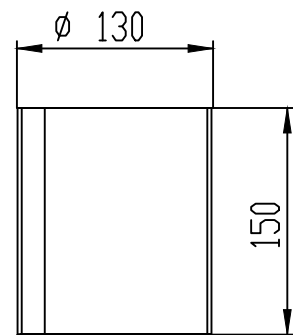

Transport packaging

1. Deviation of the actual weight of the nominal can be up to 10%

UNLESS OTHERWISE SPECIFIED: DIMENSIONS ARE IN MILLIMETERS SURFACE FINISH: TOLERANCES: ISO 2768-c LINEAR: ANGULAR:				FINISH:		DO NOT SCALE DRAWING		REVISION	
						TITLE: Landscape Barrier plastic H150 green 9 m			
DRAWN		NAME		SIGNATURE		DATE		ARTICLE:	
CHK'D		LMK				15.02.22		8215-V	
APPV'D								A3	
MFG								SCALE:1:5	
Q.A						MATERIAL: Plastic		SHEET 1 OF 1	
						WEIGHT: 1.13 kg			